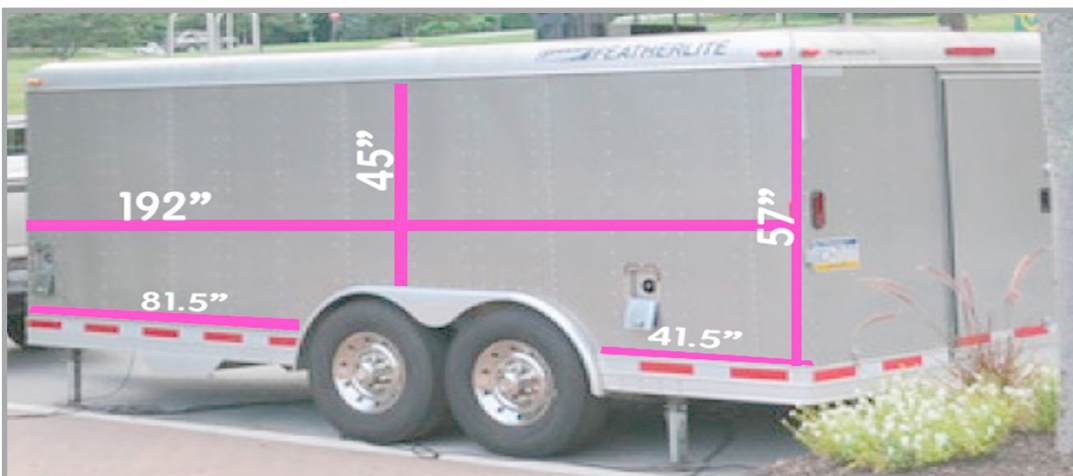

8' x 13' 8mm MOBILE SCREEN WRAP DIMENSIONS

HEADQUARTERS
30 Wright Ave.
Lititz, PA 17543
T: 717.740.2400

www.choice.live