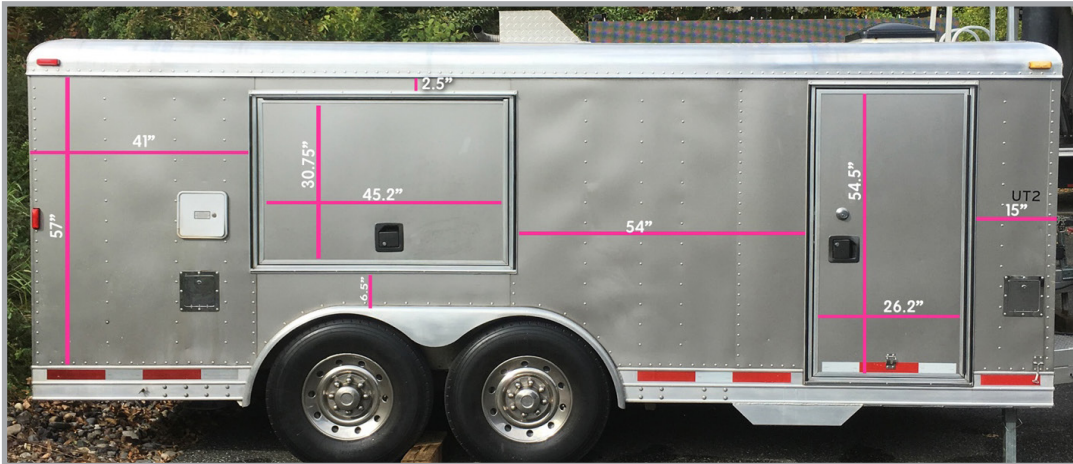

8' x 13' 8mm MOBILE SCREEN WRAP DIMENSIONS

HEADQUARTERS
30 Wright Ave.
Lititz, PA 17543
T: 717.740.2400

www.choice.live