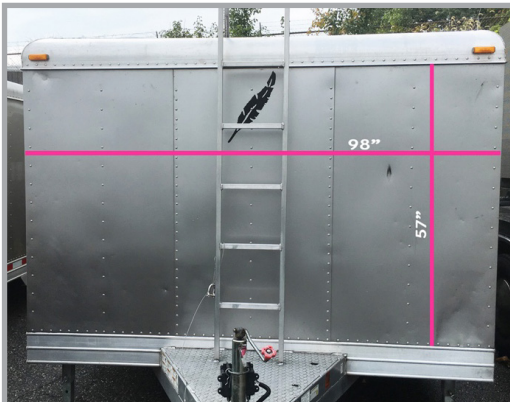

8' x 13' 8mm MOBILE SCREEN WRAP DIMENSIONS

HEADQUARTERS
30 Wright Ave.
Lititz, PA 17543
T: 717.740.2400

www.choice.live