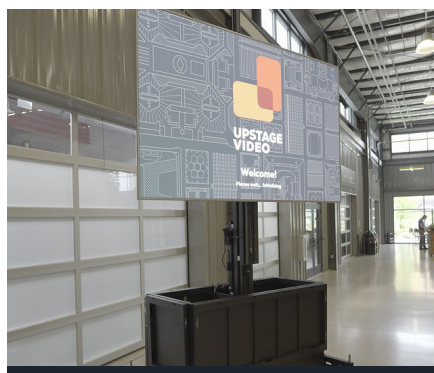

EZ LED

LED MADE EASY

The only self-contained LED screen of its size on the market.

We're excited to unveil a revolutionary LED system called EZ LED. The only self-contained LED screen of its size on the market, EZ LED is manufactured exclusively for ChoiceLIVE and developed to meet the demand for user-friendly LED systems. With its sleek and innovative design, EZ LED exceeds rental and staging industry standards for quality, performance, reliability, and efficiency.

**CORPORATE MEETINGS
and EVENT STAGING**

**TRADE SHOWS
and BREAKOUT SESSIONS**

**FUNDRAISERS
and HIGHER EDUCATION**

EZLED

LED MADE EASY

PLUG AND PLAY, SETS UP IN LESS THAN 15 MINUTES

LED SCREEN IN A BOX

- Bigger than a TV and brighter than a projector
- 5 ft. x 8 ft. high resolution screen
- Plug and play right from your computer or TV
- Completely self-contained
- Designed to fit any meeting space and budget
- Control and promote messages with the push of a button
- Elevates to 11 ft. in the air