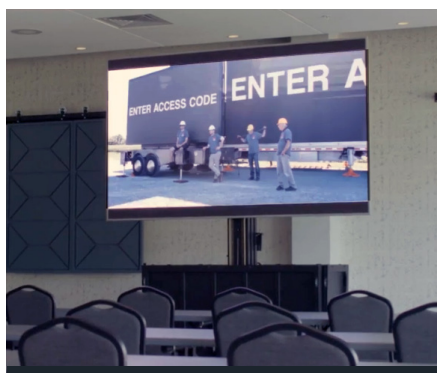

EZ LED

LED MADE EASY

The only self-contained LED screen of its size on the market.

We're excited to unveil a revolutionary LED system called EZ LED. The only self-contained LED screen of its size on the market, EZ LED is manufactured exclusively for ChoiceLIVE and developed to meet the demand for user-friendly LED systems. With its sleek and innovative design, EZ LED exceeds rental and staging industry standards for quality, performance, reliability, and efficiency.

**CORPORATE MEETINGS
and EVENT STAGING**

**TRADE SHOWS
and BREAKOUT SESSIONS**

**FUNDRAISERS
and HIGHER EDUCATION**

EZLED

LED MADE EASY

PLUG AND PLAY, SETS UP IN LESS THAN 15 MINUTES

LED SCREEN IN A BOX

- Bigger than a TV and brighter than a projector
- 5 ft. x 8 ft. high resolution screen
- Plug and play right from your computer or TV
- Completely self-contained
- Designed to fit any meeting space and budget
- Control and promote messages with the push of a button
- Elevates to 11 ft. in the air