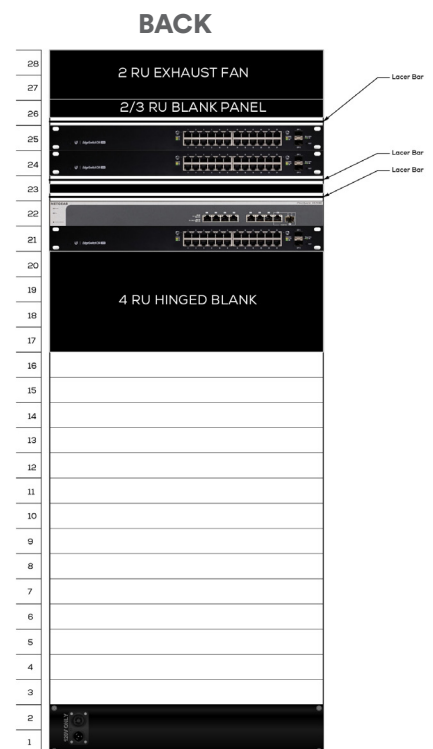

RENTAL PARTNER

HEADQUARTERS
30 Wright Ave.
Lititz, PA 17543
T: 717.740.2400

www.choice.live