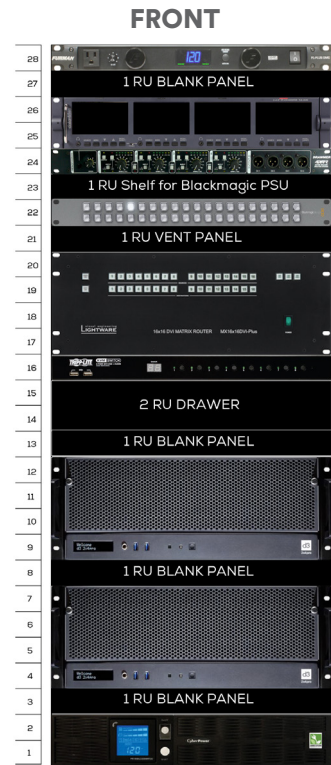

RENTAL PARTNER

HEADQUARTERS
30 Wright Ave.
Lititz, PA 17543
T: 717.740.2400

www.choice.live