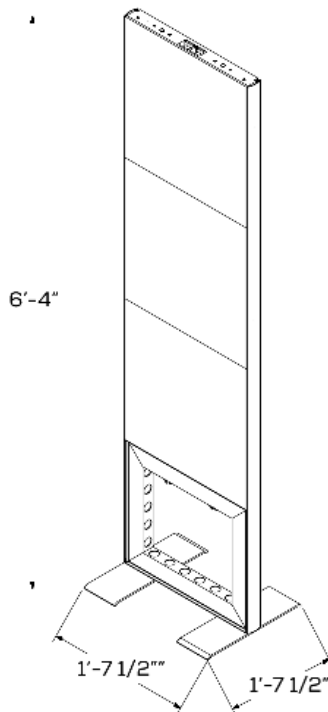

HEADQUARTERS
30 Wright Ave.
Lititz, PA 17543
T: 717.740.2400

www.choice.live

V-BRIX

exclusively from **ChoiceLIVE**

SKINNY

Single-Sided Video System

V-BRIX video systems are available in a variety of sizes and specs to match your brand's unique environment needs. Choose from our catalog of ready-to-assemble designs or customize your own.