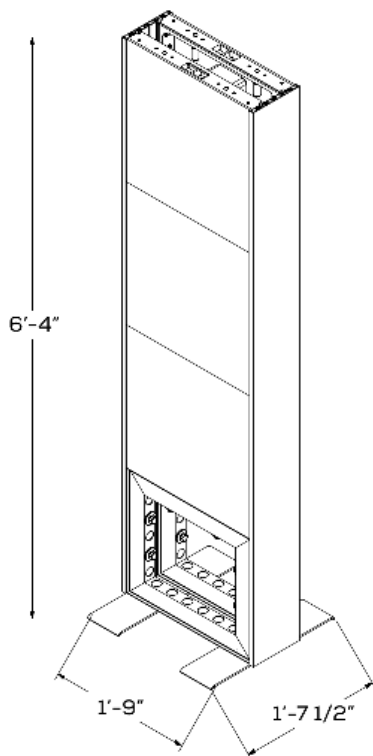

HEADQUARTERS
30 Wright Ave.
Lititz, PA 17543
T: 717.740.2400

www.choice.live

V-BRIX

| exclusively from **ChoiceLIVE**

DOUBLE SKINNY

Double-Sided Video System

V-BRIX video systems are available in a variety of sizes and specs to match your brand's unique environment needs. Choose from our catalog of ready-to-assemble designs or customize your own.