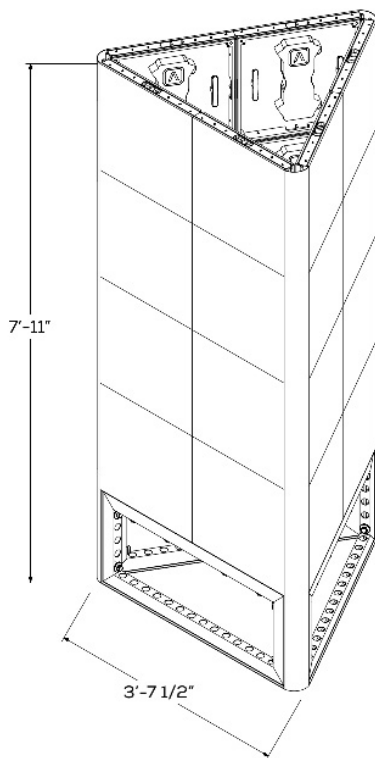

HEADQUARTERS
30 Wright Ave.
Lititz, PA 17543
T: 717.740.2400

www.choice.live

V-BRIX

exclusively from **ChoiceLIVE**

TRIANGLE

Triple-Sided Video System

V-BRIX video systems are available in a variety of sizes and specs to match your brand's unique environment needs. Choose from our catalog of ready-to-assemble designs or customize your own.