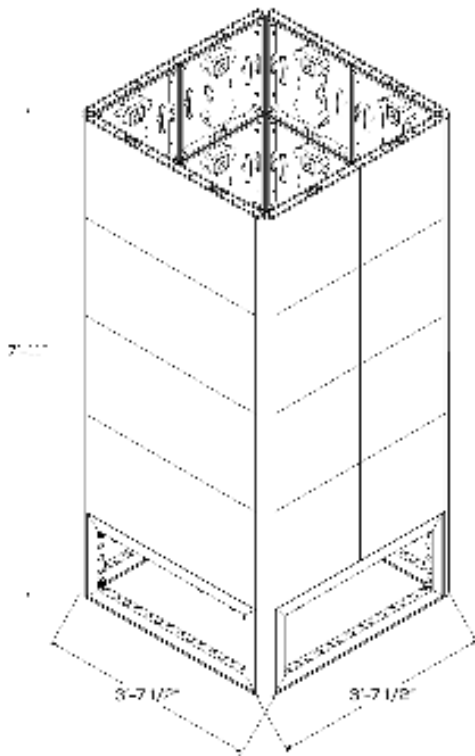

HEADQUARTERS
30 Wright Ave.
Lititz, PA 17543
T: 717.740.2400

www.choice.live

V-BRIX

exclusively from ChoiceLIVE

QWAD BOX

Four-Sided Video System

V-BRIX video systems are available in a variety of sizes and specs to match your brand's unique environment needs. Choose from our catalog of ready-to-assemble designs or customize your own.