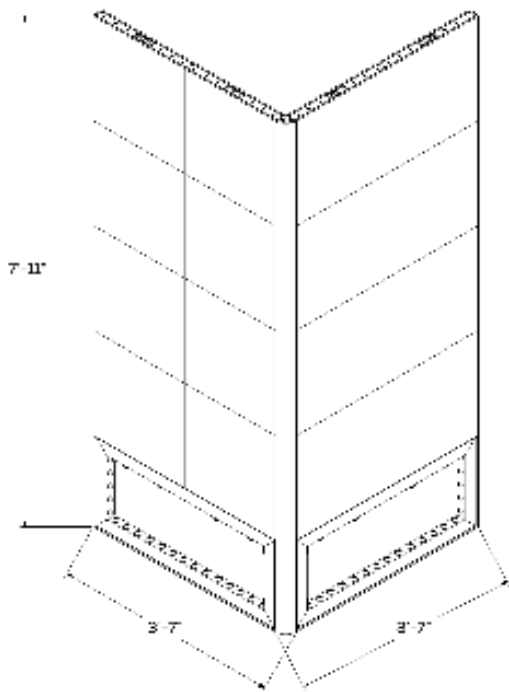

HEADQUARTERS
30 Wright Ave.
Lititz, PA 17543
T: 717.740.2400

www.choice.live

V-BRIX

exclusively from **ChoiceLIVE**

ROUND THE CORNER

L-Shaped Video System

V-BRIX video systems are available in a variety of sizes and specs to match your brand's unique environment needs. Choose from our catalog of ready-to-assemble designs or customize your own.