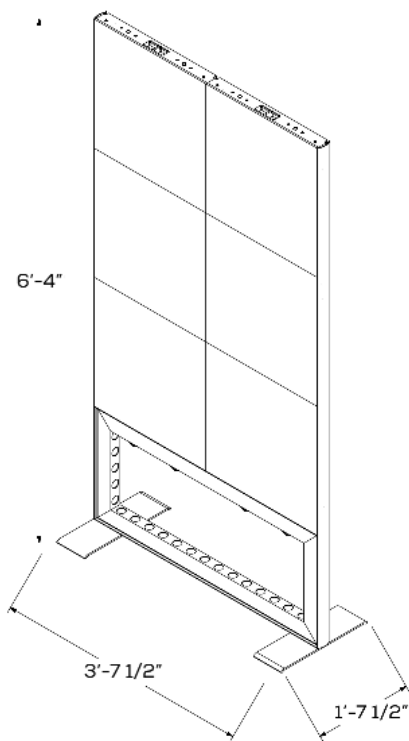

HEADQUARTERS
30 Wright Ave.
Lititz, PA 17543
T: 717.740.2400

www.choice.live

V-BRIX

exclusively from **ChoiceLIVE**

DOUBLE WIDE

Single-Sided Video System

V-BRIX video systems are available in a variety of sizes and specs to match your brand's unique environment needs. Choose from our catalog of ready-to-assemble designs or customize your own.