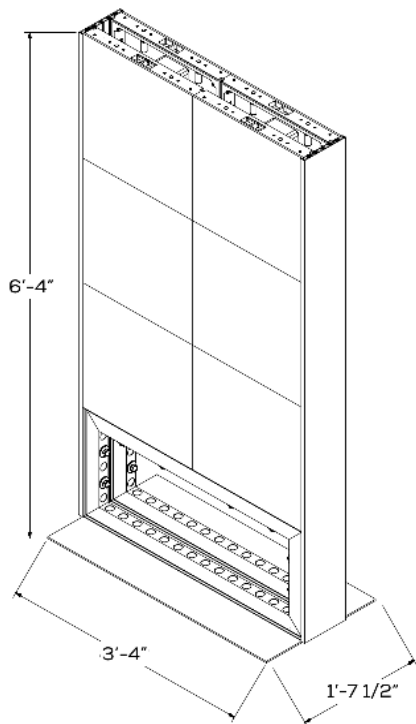

HEADQUARTERS
30 Wright Ave.
Lititz, PA 17543
T: 717.740.2400

www.choice.live

V-BRIX

exclusively from **ChoiceLIVE**

DOUBLE DOUBLE WIDE

Double-Sided Video System

V-BRIX video systems are available in a variety of sizes and specs to match your brand's unique environment needs. Choose from our catalog of ready-to-assemble designs or customize your own.