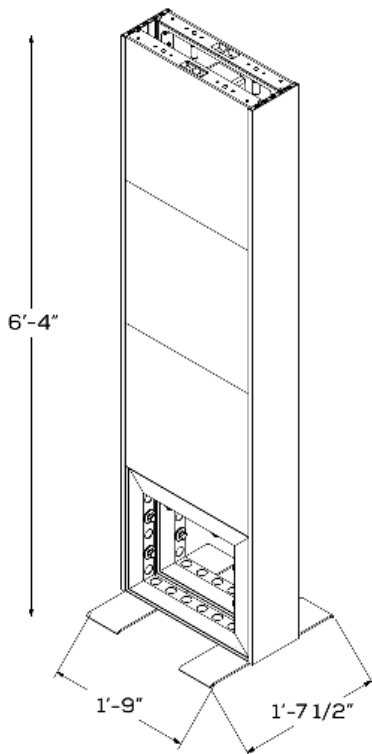

HEADQUARTERS
30 Wright Ave.
Lititz, PA 17543
T: 717.740.2400

www.choice.live