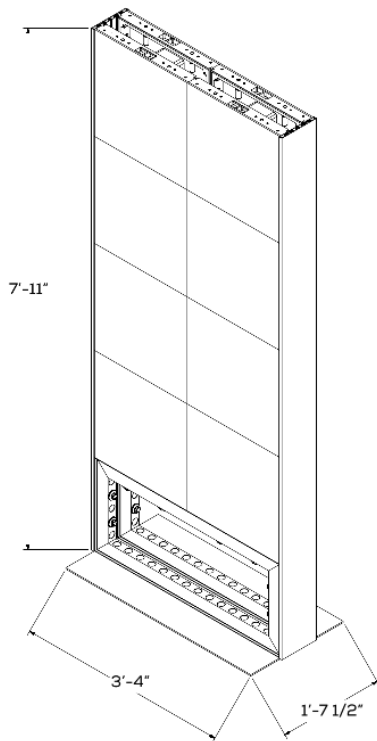

HEADQUARTERS
30 Wright Ave.
Lititz, PA 17543
T: 717.740.2400

www.choice.live