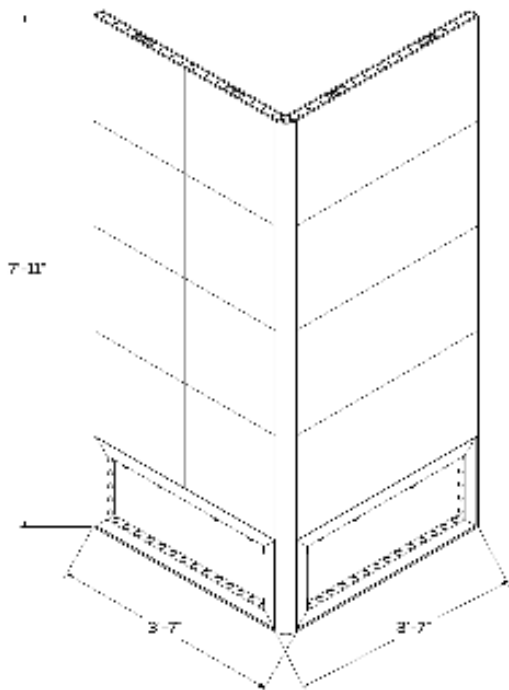

HEADQUARTERS
30 Wright Ave.
Lititz, PA 17543
T: 717.740.2400

www.choice.live