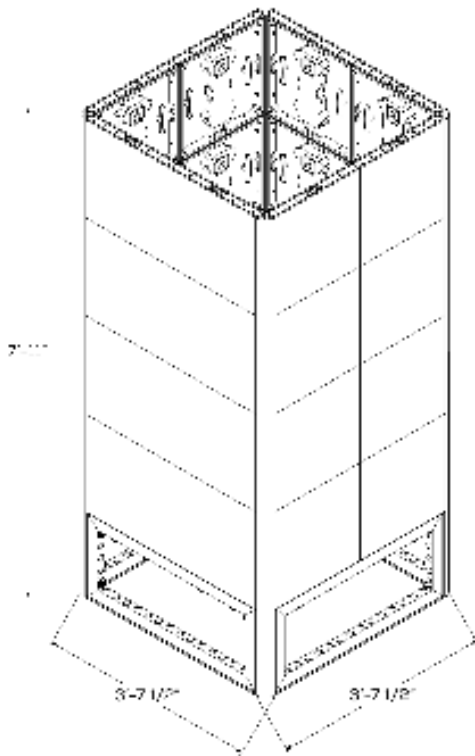

HEADQUARTERS
30 Wright Ave.
Lititz, PA 17543
T: 717.740.2400

www.choice.live