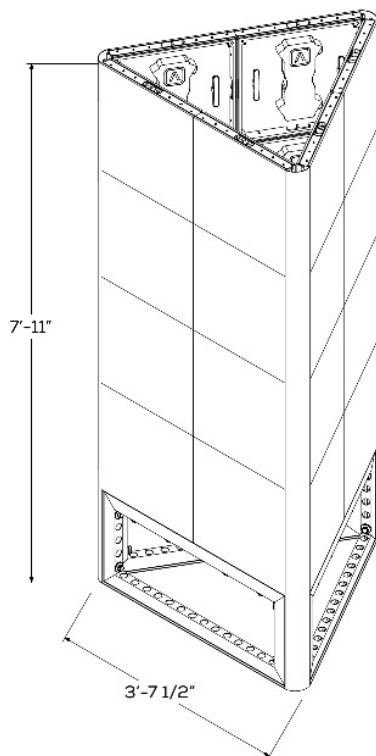

HEADQUARTERS
30 Wright Ave.
Lititz, PA 17543
T: 717.740.2400

www.choice.live