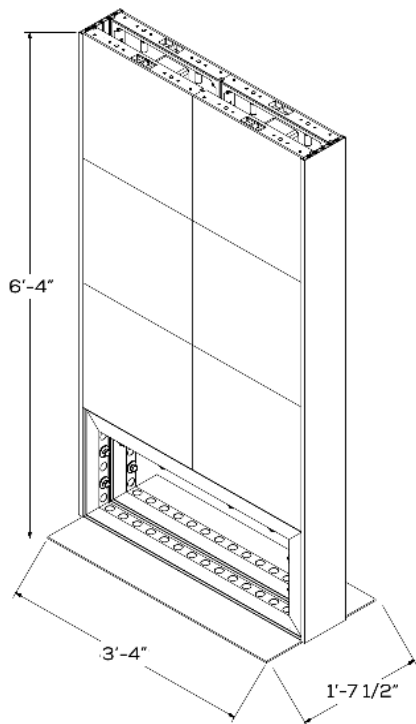

HEADQUARTERS
30 Wright Ave.
Lititz, PA 17543
T: 717.740.2400

www.choice.live