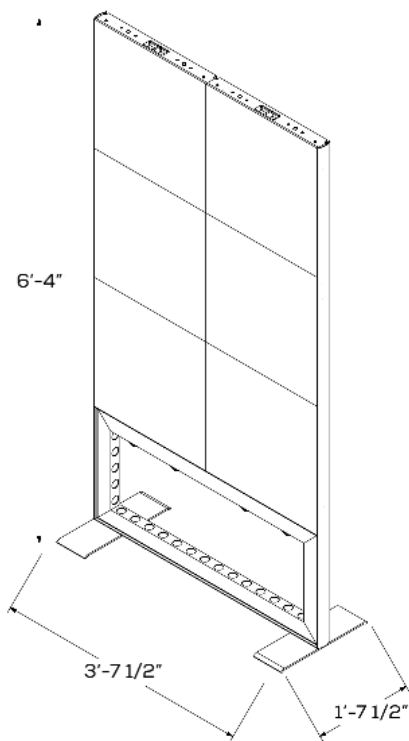

HEADQUARTERS
30 Wright Ave.
Lititz, PA 17543
T: 717.740.2400

www.choice.live