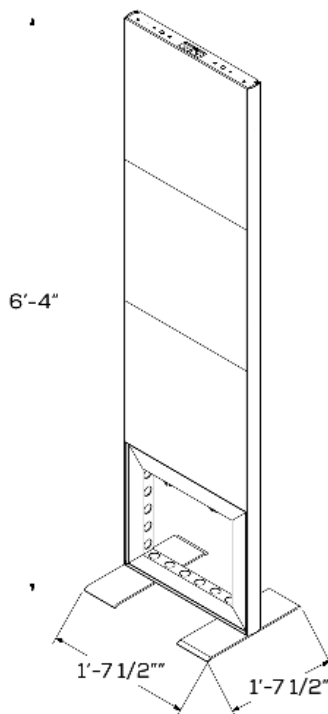

HEADQUARTERS
30 Wright Ave.
Lititz, PA 17543
T: 717.740.2400

www.choice.live